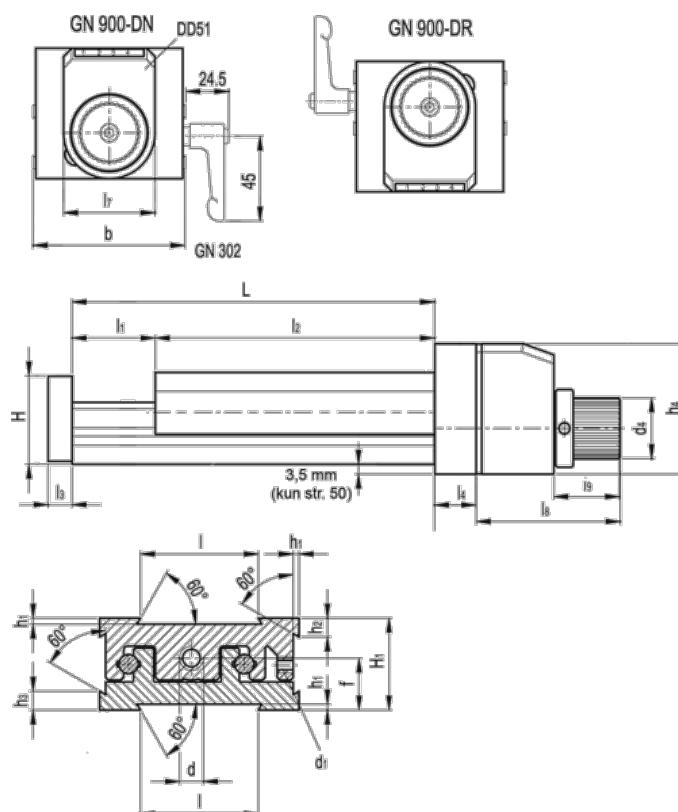

Article number: 20777033

Description: Adjustable slide unit
GN 900-120-260-100-DR-2

Measures

b = 120	h2 = 13.8	l7 = 33
d = M10x1	h3 = 13.8	l8 = 69
d1 = M5	h4 = 57	l9 = 41
d4 = 34	l = 80	
f = 26.3	L - l1 = 260-100	
H = 45.0	l2 = 160	
h1 = 2.0	l3 = 10	
H1 = 46	l4 = 18	